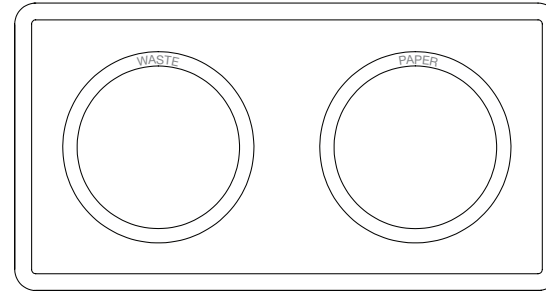

DITCH 2 XL EN

Body:
In white textured finish (van Esch 9310) epoxy coated steel.
Bins:
Plastic, removable, 45 liters, provided per compartment.
Lettering:
In Avery 961 SC - Pearl Grey – PANTONE 434C.

OPTIONS WITH ADDITIONAL COSTS

(see price list)
- Round flap for the round departments
- Wheels

DITCH 2A XL EN
Text: WASTE – PAPER

DITCH 2B XL EN
Text: WASTE – PLASTIC